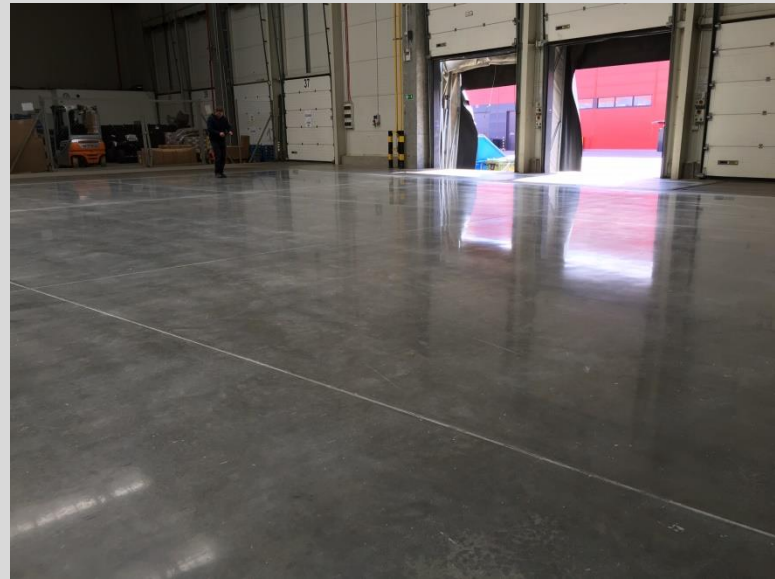

# INCREDIBLE PRODUCTIVITY

OVER 1000 sq.m PER HOUR PER GRIT !

# OPTIONAL POLISHING STEPS

V-HARR®  
1800  
10.63" OR 14"

V-HARR®  
3500  
10.63" OR 14"

OR

SHINEPRO®  
1800  
10.63" OR 14"

SHINEPRO®  
3500  
10.63" OR 14"

SAVE TIME and MONEY    Enjoy YOUR business