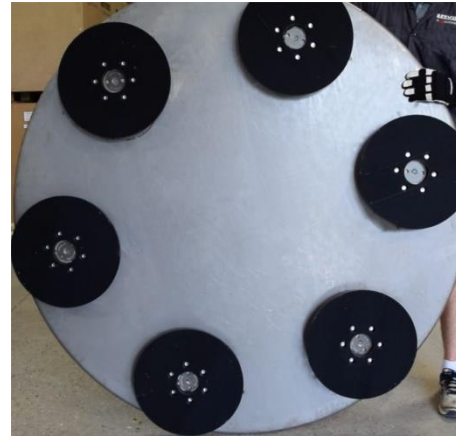

# POPULAR TROWEL SHINE SET-UPS

**30"/750mm**  
**4 x 10.63" heads**

**36"/900mm**  
**4 x 10.63" heads**

**36"/900mm**  
**4 x 14" heads**

**48"/1200mm**  
**4 x 14" heads**

**48"/1200mm**  
**5 x 14" heads**

# TOOL HOLDERS

—

**CHOOSE FROM 10.63"(270mm) AND 14"(355mm) TROWEL SHINE TOOL HOLDERS  
DEPENDING ON THE FLOATING PANS DIAMETER AND NUMBER OF BLADES.  
THE NUMBER OF TOOL HOLDERS SHOULD MATCH THE NUMBER OF BLADES.**

# INSTALLING THE TOOL HOLDERS IS EASY

MARK AND DRILL HOLES USING THE PROVIDED  
TEMPLATES.